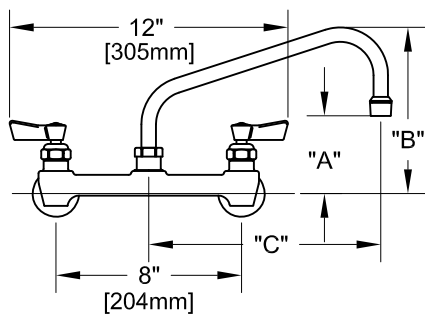

8" C/C BACKSPLASH FAUCET W/ LEVER HANDLES

8" C/C BACKSPLASH FAUCET W/ WRIST HANDLES

8" C/C BACKSPLASH FAUCET

ROUGH-IN:

PRODUCT NAME: STAINLESS STEEL
8" C/C BACKSPLASH FAUCET

MODEL:

- 61182 W/ 6" SWING SPOUT W/ LEVER HANDLES
- 61050 W/ 8" SWING SPOUT W/ LEVER HANDLES
- 60917 W/ 10" SWING SPOUT W/ LEVER HANDLES
- 60771 W/ 12" SWING SPOUT W/ LEVER HANDLES
- 60658 W/ 14" SWING SPOUT W/ LEVER HANDLES
- 60526 W/ 16" SWING SPOUT W/ LEVER HANDLES
- 61190 W/ 6" SWING SPOUT W/ WRIST HANDLES
- 61069 W/ 8" SWING SPOUT W/ WRIST HANDLES
- 60925 W/ 10" SWING SPOUT W/ WRIST HANDLES
- 60798 W/ 12" SWING SPOUT W/ WRIST HANDLES
- 60666 W/ 14" SWING SPOUT W/ WRIST HANDLES
- 60534 W/ 16" SWING SPOUT W/ WRIST HANDLES

FEATURES

- CONTROL VALVE
- * 8" C/C BACKSPLASH MOUNT
 - * CONCENTRICS
 - * STAINLESS STEEL CONSTRUCTION
 - * SWIVELLING SEAT DISKS
 - * HOT SIDE STEM - RIGHT HAND
 - * COLD SIDE STEM - LEFT HAND
 - * LEVER HANDLES OR WRIST HANDLES
 - * 1/2" CLOSE ELBOWS
 - * EZ INSTALL ADAPTERS - T&S, CHI, KROWNE
 - * SWING SPOUT

SYSTEM LIMITS

- * TEMP: 40°F MIN. TO 160°F MAX.

SHIPPING WEIGHT

- * 5.0 LBS

* NSF 61-9 APPROVED & LISTED

www.truesdail.com

MODELS	DIM "A"	DIM "B"	DIM "C"
61182 61190	2-1/4" [57mm]	5-7/8" [149mm]	6" [152mm]
61050 61069	2-1/2" [64mm]	6-3/8" [162mm]	8" [204mm]
60917 60925	3-1/8" [79mm]	6-7/8" [175mm]	10" [254mm]
60771 60798	3-3/4" [95mm]	7-3/8" [187mm]	12" [305mm]
60658 60666	4-3/8" [111mm]	8-1/4" [210mm]	14" [356mm]
60526 60534	5" [127mm]	8-7/8" [225mm]	16" [406mm]