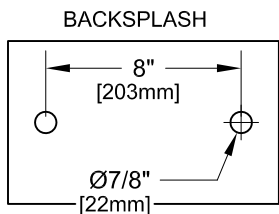

8" C/C BACKSPLASH FAUCET W/ LEVER HANDLES

8" C/C BACKSPLASH FAUCET W/ WRIST HANDLES

8" C/C BACKSPLASH FAUCET

ROUGH-IN:

PRODUCT NAME: STAINLESS STEEL
8" C/C BACKSPLASH FAUCET

MODEL:

- 61182 W/ 6" SWING SPOUT W/ LEVER HANDLES
- 61050 W/ 8" SWING SPOUT W/ LEVER HANDLES
- 60917 W/ 10" SWING SPOUT W/ LEVER HANDLES
- 60771 W/ 12" SWING SPOUT W/ LEVER HANDLES
- 60658 W/ 14" SWING SPOUT W/ LEVER HANDLES
- 60526 W/ 16" SWING SPOUT W/ LEVER HANDLES
- 61190 W/ 6" SWING SPOUT W/ WRIST HANDLES
- 61069 W/ 8" SWING SPOUT W/ WRIST HANDLES
- 60925 W/ 10" SWING SPOUT W/ WRIST HANDLES
- 60798 W/ 12" SWING SPOUT W/ WRIST HANDLES
- 60666 W/ 14" SWING SPOUT W/ WRIST HANDLES
- 60534 W/ 16" SWING SPOUT W/ WRIST HANDLES

FEATURES

- CONTROL VALVE
- * 8" C/C BACKSPLASH MOUNT
 - * CONCENTRICS
 - * STAINLESS STEEL CONSTRUCTION
 - * SWIVELLING SEAT DISKS
 - * HOT SIDE STEM - RIGHT HAND
 - * COLD SIDE STEM - LEFT HAND
 - * LEVER HANDLES OR WRIST HANDLES
 - * 1/2" CLOSE ELBOWS
 - * EZ INSTALL ADAPTERS - T&S, CHI, KROWNE
 - * SWING SPOUT

SYSTEM LIMITS

- * TEMP: 40°F MIN. TO 160°F MAX.

SHIPPING WEIGHT

- * 5.0 LBS

* NSF 61-9 APPROVED & LISTED

www.truesdail.com

MODELS	DIM "A"	DIM "B"	DIM "C"
61182 61190	2-1/4" [57mm]	5-7/8" [149mm]	6" [152mm]
61050 61069	2-1/2" [64mm]	6-3/8" [162mm]	8" [204mm]
60917 60925	3-1/8" [79mm]	6-7/8" [175mm]	10" [254mm]
60771 60798	3-3/4" [95mm]	7-3/8" [187mm]	12" [305mm]
60658 60666	4-3/8" [111mm]	8-1/4" [210mm]	14" [356mm]
60526 60534	5" [127mm]	8-7/8" [225mm]	16" [406mm]