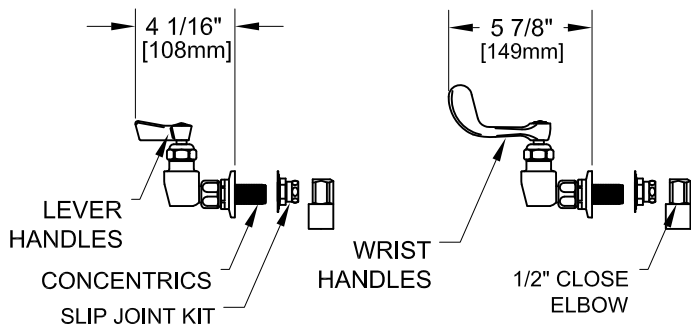

8" C/C BACKSPLASH FAUCET W/ LEVER HANDLES

8" C/C BACKSPLASH FAUCET W/ WRIST HANDLES

8" C/C BACKSPLASH FAUCET

ROUGH-IN:

PRODUCT NAME: STAINLESS STEEL
8" C/C BACKSPLASH FAUCET

MODEL:

- 61182 W/ 6" SWING SPOUT W/ LEVER HANDLES
- 61050 W/ 8" SWING SPOUT W/ LEVER HANDLES
- 60917 W/ 10" SWING SPOUT W/ LEVER HANDLES
- 60771 W/ 12" SWING SPOUT W/ LEVER HANDLES
- 60658 W/ 14" SWING SPOUT W/ LEVER HANDLES
- 60526 W/ 16" SWING SPOUT W/ LEVER HANDLES
- 61190 W/ 6" SWING SPOUT W/ WRIST HANDLES
- 61069 W/ 8" SWING SPOUT W/ WRIST HANDLES
- 60925 W/ 10" SWING SPOUT W/ WRIST HANDLES
- 60798 W/ 12" SWING SPOUT W/ WRIST HANDLES
- 60666 W/ 14" SWING SPOUT W/ WRIST HANDLES
- 60534 W/ 16" SWING SPOUT W/ WRIST HANDLES

FEATURES

- CONTROL VALVE
- * 8" C/C BACKSPLASH MOUNT
 - * CONCENTRICS
 - * STAINLESS STEEL CONSTRUCTION
 - * SWIVELLING SEAT DISKS
 - * HOT SIDE STEM - RIGHT HAND
 - * COLD SIDE STEM - LEFT HAND
 - * LEVER HANDLES OR WRIST HANDLES
 - * 1/2" CLOSE ELBOWS
 - * EZ INSTALL ADAPTERS - T&S, CHI, KROWNE
 - * SWING SPOUT

SYSTEM LIMITS

- * TEMP: 40°F MIN. TO 160°F MAX.

SHIPPING WEIGHT

- * 5.0 LBS

* NSF 61-9 APPROVED & LISTED

www.truesdail.com

MODELS	DIM "A"	DIM "B"	DIM "C"
61182 61190	2-1/4" [57mm]	5-7/8" [149mm]	6" [152mm]
61050 61069	2-1/2" [64mm]	6-3/8" [162mm]	8" [204mm]
60917 60925	3-1/8" [79mm]	6-7/8" [175mm]	10" [254mm]
60771 60798	3-3/4" [95mm]	7-3/8" [187mm]	12" [305mm]
60658 60666	4-3/8" [111mm]	8-1/4" [210mm]	14" [356mm]
60526 60534	5" [127mm]	8-7/8" [225mm]	16" [406mm]