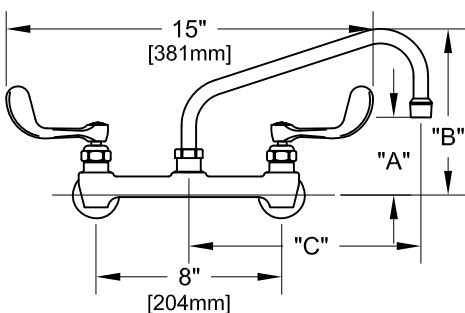

8" C/C BACKSPLASH FAUCET W/ LEVER HANDLES

8" C/C BACKSPLASH FAUCET W/ WRIST HANDLES

8" C/C BACKSPLASH FAUCET

ROUGH-IN:

PRODUCT NAME: STAINLESS STEEL
8" C/C BACKSPLASH FAUCET

MODEL:

- 61182 W/ 6" SWING SPOUT W/ LEVER HANDLES
- 61050 W/ 8" SWING SPOUT W/ LEVER HANDLES
- 60917 W/ 10" SWING SPOUT W/ LEVER HANDLES
- 60771 W/ 12" SWING SPOUT W/ LEVER HANDLES
- 60658 W/ 14" SWING SPOUT W/ LEVER HANDLES
- 60526 W/ 16" SWING SPOUT W/ LEVER HANDLES
- 61190 W/ 6" SWING SPOUT W/ WRIST HANDLES
- 61069 W/ 8" SWING SPOUT W/ WRIST HANDLES
- 60925 W/ 10" SWING SPOUT W/ WRIST HANDLES
- 60798 W/ 12" SWING SPOUT W/ WRIST HANDLES
- 60666 W/ 14" SWING SPOUT W/ WRIST HANDLES
- 60534 W/ 16" SWING SPOUT W/ WRIST HANDLES

FEATURES

- CONTROL VALVE
- * 8" C/C BACKSPLASH MOUNT
 - * CONCENTRICS
 - * STAINLESS STEEL CONSTRUCTION
 - * SWIVELLING SEAT DISKS
 - * HOT SIDE STEM - RIGHT HAND
 - * COLD SIDE STEM - LEFT HAND
 - * LEVER HANDLES OR WRIST HANDLES
 - * 1/2" CLOSE ELBOWS
 - * EZ INSTALL ADAPTERS - T&S, CHI, KROWNE
 - * SWING SPOUT

SYSTEM LIMITS

- * TEMP: 40°F MIN. TO 160°F MAX.

SHIPPING WEIGHT

- * 5.0 LBS

* NSF 61-9 APPROVED & LISTED

www.truesdail.com

MODELS	DIM "A"	DIM "B"	DIM "C"
61182 61190	2-1/4" [57mm]	5-7/8" [149mm]	6" [152mm]
61050 61069	2-1/2" [64mm]	6-3/8" [162mm]	8" [204mm]
60917 60925	3-1/8" [79mm]	6-7/8" [175mm]	10" [254mm]
60771 60798	3-3/4" [95mm]	7-3/8" [187mm]	12" [305mm]
60658 60666	4-3/8" [111mm]	8-1/4" [210mm]	14" [356mm]
60526 60534	5" [127mm]	8-7/8" [225mm]	16" [406mm]