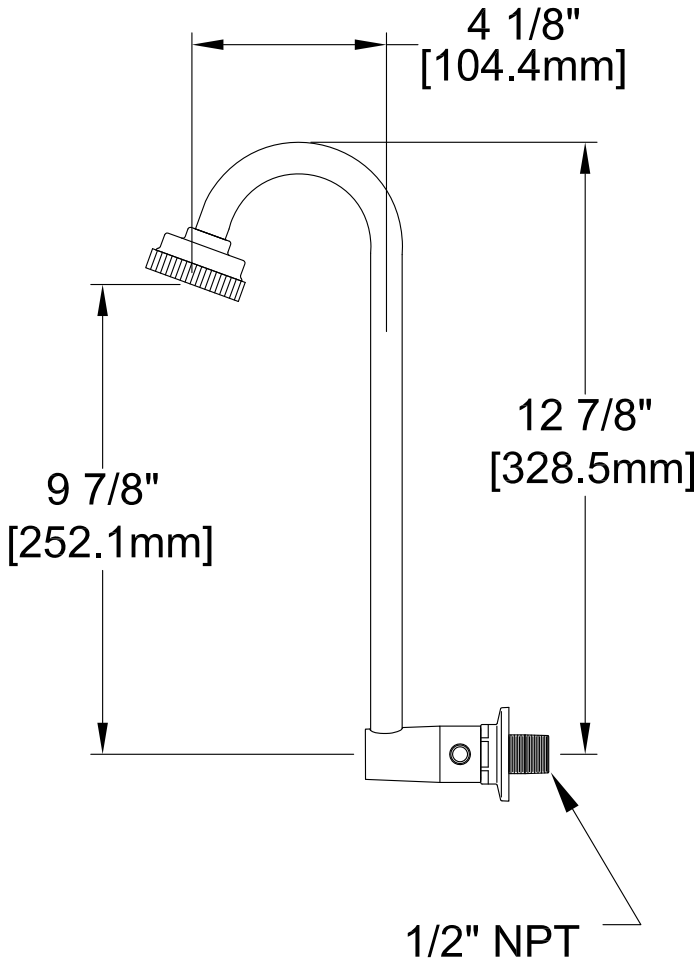

APPLICATION:

PRODUCT NAME: FAUCET SBS SCRUB 12RGN SHOWERHEAD

JOB NAME:

MODEL:

QUANTITY:

ITEM NO.:

29521 FAUCET SBS SCRUB 12RGN SHOWERHEAD

OPTIONS OR MODIFICATIONS:

OTHER _____

FEATURES:

- * SINGLE BACKSPASH CONTROL VALVE
- * SHOWER SPRAY PATTERN

SYSTEM LIMITS

- * TEMP: 40°F MIN. TO 160°F MAX.
- * PRESSURE 200 PSI MAX. STATIC
- * 4.5 GPM AT 60 PSI

SHIPPING WEIGHT

- * 2.00LBS