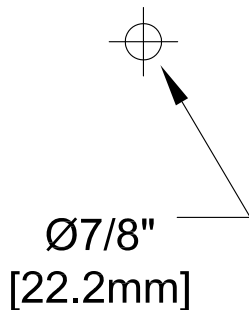

FISHER

FISHER MANUFACTURING COMPANY
TOLL FREE: 800-421-6162 - FAX: 800-832-8238
information@fisher-mfg.com - www.fisher-mfg.com