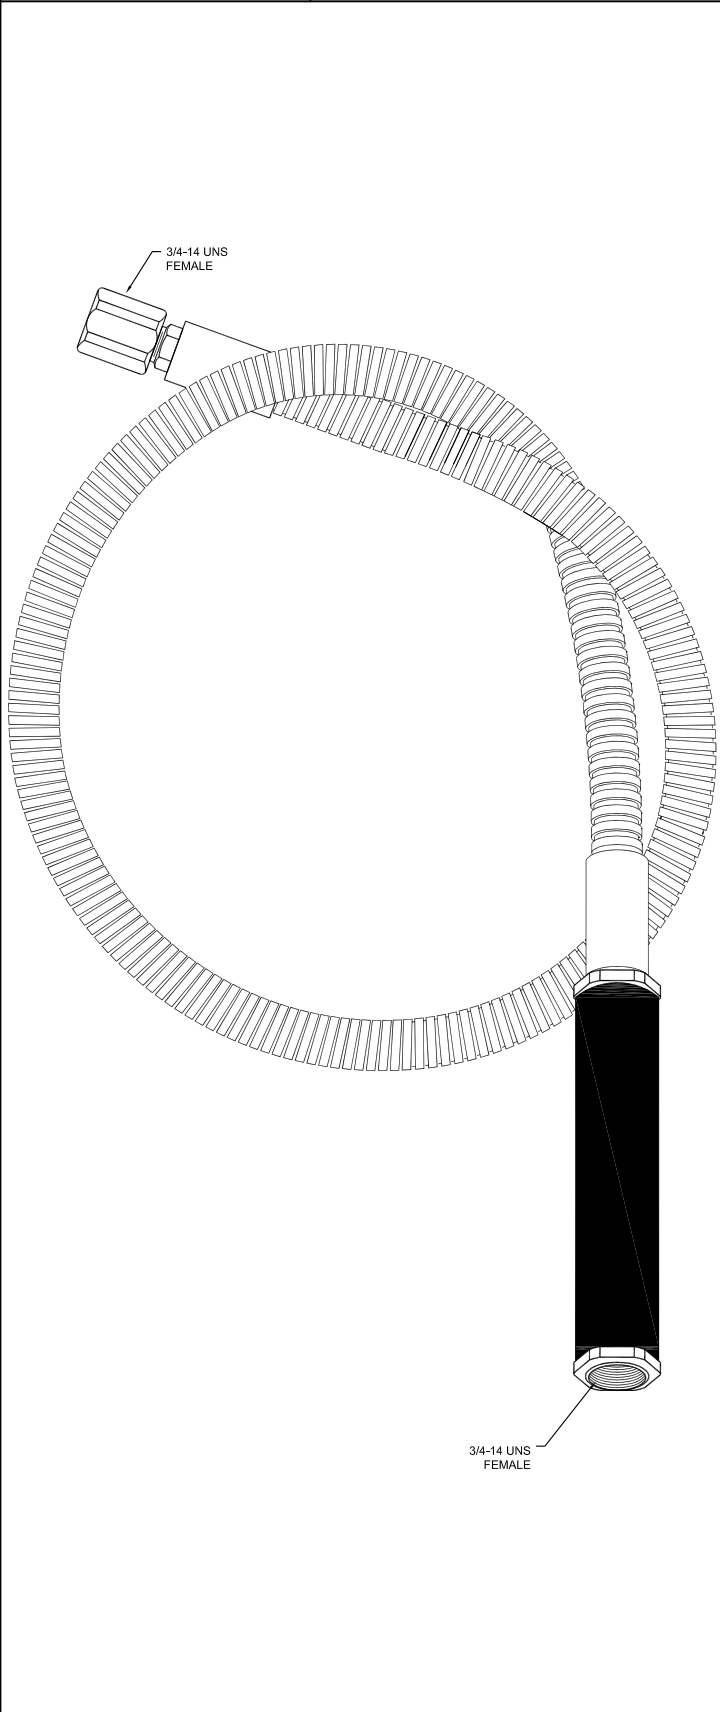

APPLICATION:

PRODUCT NAME:
SS HOSE PR ASSY T&S

JOB NAME:

MODEL:

QUANTITY:

ITEM NO.:

- 71404 SS HOSE PR ASSY T&S 44
- 38563 SS HOSE PR ASSY T&S 68

OPTIONS OR MODIFICATIONS:
 OTHER _____

FEATURES

- HOSE**
- * 36" OR 60" LENGTH
 - * STAINLESS STEEL END FITTINGS
 - * STAINLESS STEEL EXTERNAL JACKET
 - * 3 PLY FIBER REINFORCED INTERNAL RUBBER HOSE
 - * REPAIRABLE IN FIELD WITH SIMPLE TOOLS

SHIPPING WEIGHT
* 2.0 LBS

- PRODUCT COMPLIANCE:**
- * ASME A112.18.1 / CSA B125.1
 - * NSF 61 - Section 9
 - * NSF 372 (Low Lead Content)

FISHER MANUFACTURING COMPANY
 TOLL FREE: 800-421-6162 - FAX: 800-832-8238
 information@fisher-mfg.com - www.fisher-mfg.com