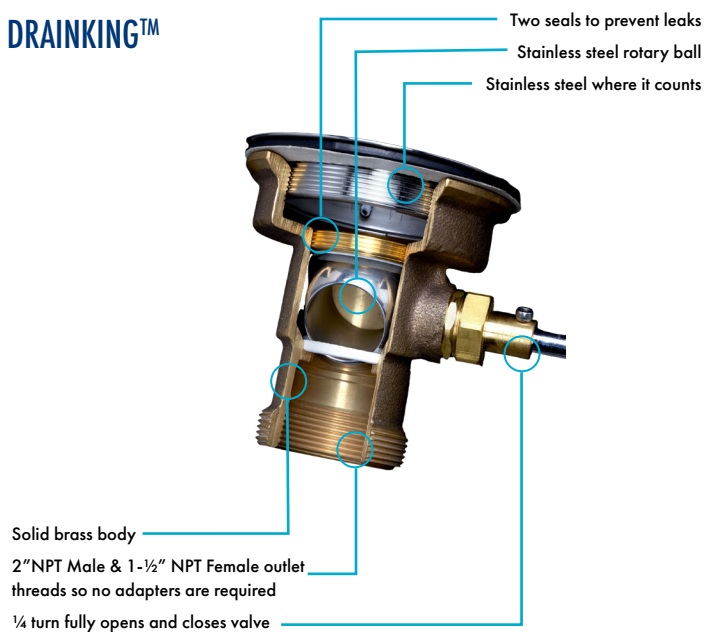

**UPGRADE TO
A LIFETIME
WARRANTY**

DRAINING™

FISHER
SOLUTIONS

FISHER[®] SOLUTIONS

EZ INSTALL ADAPTERS

DRINKING™

ULTRA SPRAY™ VALVE

Guaranteed for 1 Million Cycles

CHEMICAL TEE

PRE-RINSE HOSE