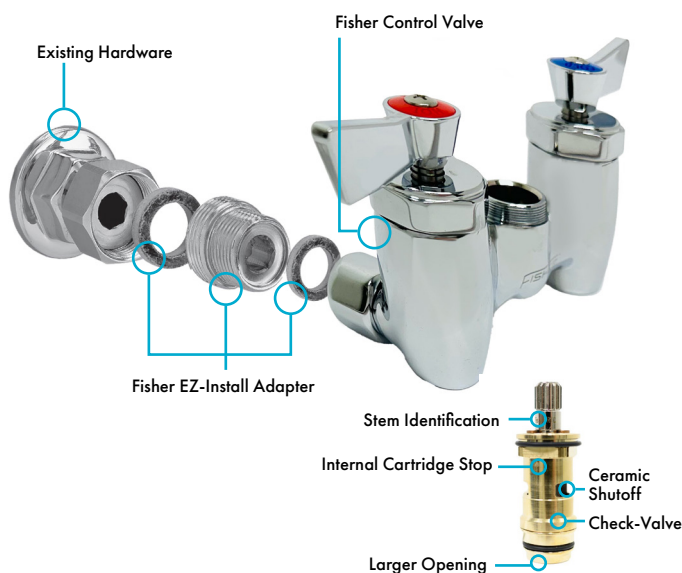

DON'T YOUR CLIENTS DESERVE THE BEST?

CHEMICAL TEE

**UPGRADE
FROM A
RUBBER
HOSE**

FOOD-GRADE PRE-RINSE HOSE

**UPGRADE FROM
A SHOWER
HEAD & PLASTIC
HANDLE**

ULTRA SPRAY™ VALVE

EZ INSTALL ADAPTERS/CERAMIC STEMS

**UPGRADE TO
A LIFETIME
WARRANTY**

DRAINING™

FISHER
SOLUTIONS

FISHER[®] SOLUTIONS

EZ INSTALL ADAPTERS

DRINKING™

ULTRA SPRAY™ VALVE

Guaranteed for 1 Million Cycles

CHEMICAL TEE

PRE-RINSE HOSE