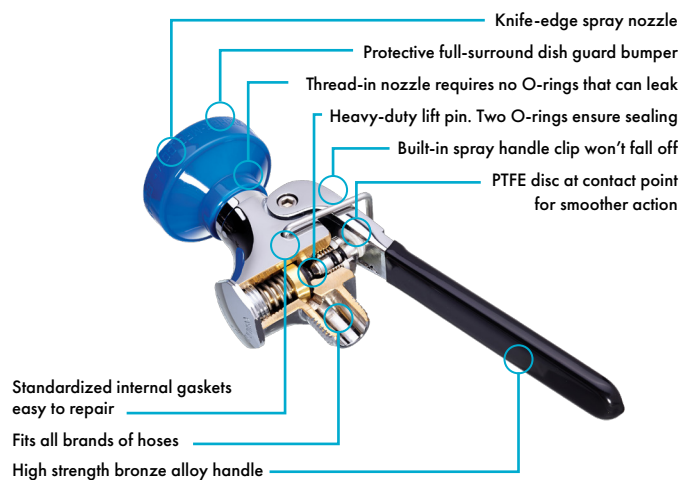

DON'T YOUR CLIENTS DESERVE THE BEST?

CHEMICAL TEE

**UPGRADE
FROM A
RUBBER
HOSE**

FOOD-GRADE PRE-RINSE HOSE

**UPGRADE FROM
A SHOWER
HEAD & PLASTIC
HANDLE**

ULTRA SPRAY™ VALVE

EZ INSTALL ADAPTERS/CERAMIC STEMS

**UPGRADE TO
A LIFETIME
WARRANTY**

DRAINING™

FISHER
SOLUTIONS

FISHER[®] SOLUTIONS

EZ INSTALL ADAPTERS

DRINKING™

ULTRA SPRAY™ VALVE

Guaranteed for 1 Million Cycles

CHEMICAL TEE

PRE-RINSE HOSE